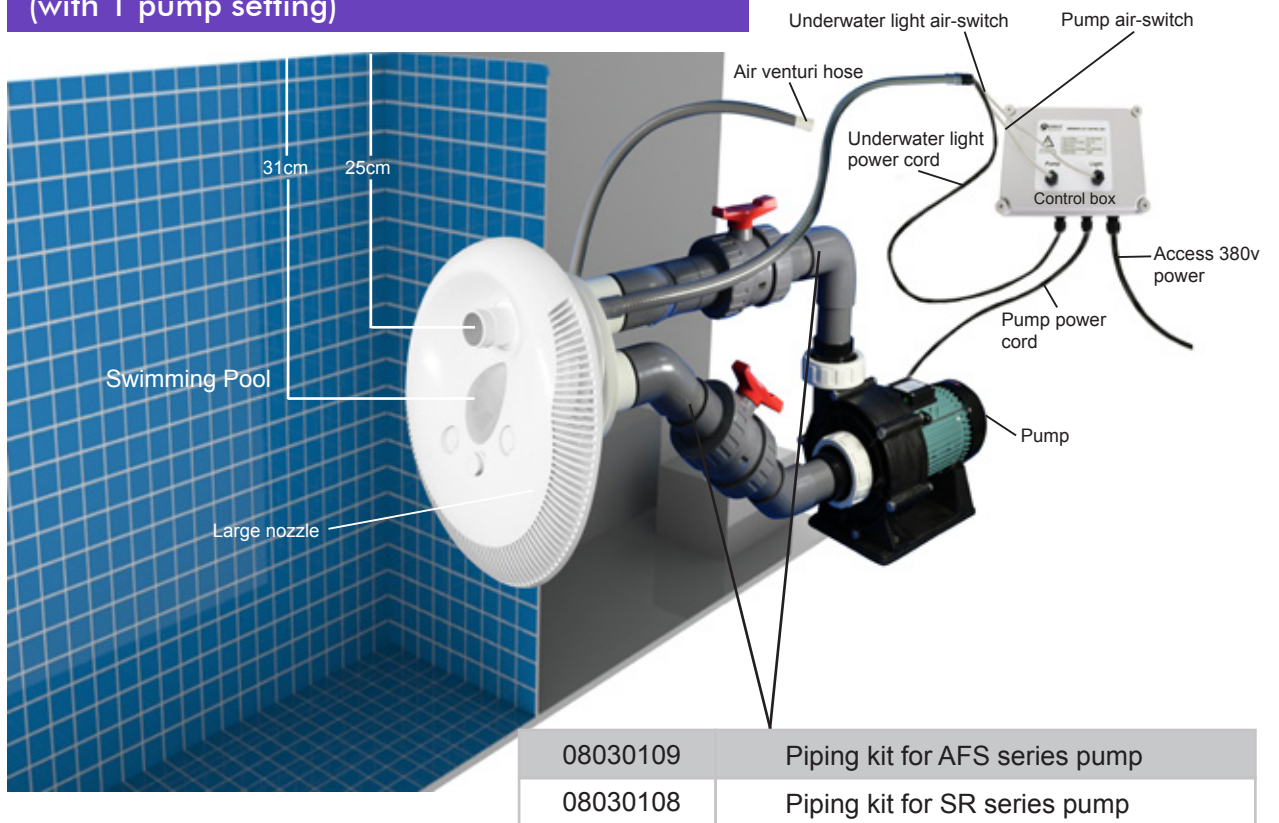

Applications

For fitness training, underwater massage and endless no-lap swimming and unnecessary tumble turns.

Features

- Powerful counter current.
- Product can be used as a single or double jet system with one or two pumps.
- Counter current face plate with LED Light.
- On/Off light switch mounted on the jet face plate, easy access when you're in the water.
- Adjust the valve to control the bubble effect.
- Water flow can be changed through the rotating jet.

Adjustable Nozzle

Under Water On/Off Switch

RGB Color Water Light

LED White Water Light

Durable ABS Structure

**Counter Current Jet System Installation
(with 1 pump setting)**

**Counter Current Jet System Installation
(with 2 pumps setting)**

**Various Accessories For
Emaux Counter Current Jet (with 2 pumps setting)**

**Counter Current Jet
Control Box (220V/380V)**

**AFS Series Spa
Pump**

SR Series Pump

| | |
|---------------------|---------------------|
| Working Temperature | -20~+40° c |
| Input | AC220V |
| | AC380V |
| Output(Light) | AC 12V, 1W |
| Output(Pump) | AC 220V/50Hz, 4.4kW |
| | AC 380V/50Hz, 4kW |