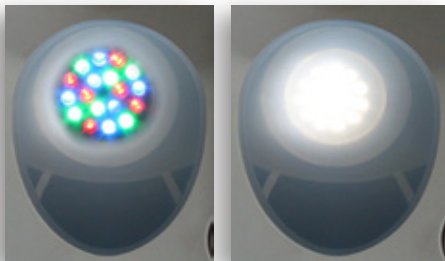

Applications

For fitness training, underwater massage and endless no-lap swimming and unnecessary tumble turns.

Features

- Powerful counter current.
- Product can be used as a single or double jet system with one or two pumps.
- Counter current face plate with LED Light.
- On/Off light switch mounted on the jet face plate, easy access when you're in the water.
- Adjust the valve to control the bubble effect.
- Water flow can be changed through the rotating jet.

Adjustable Nozzle

Under Water On/Off Switch

RGB Color Water Light

LED White Water Light

Durable ABS Structure

**Counter Current Jet System Installation
(with 1 pump setting)**

**Counter Current Jet System Installation
(with 2 pumps setting)**