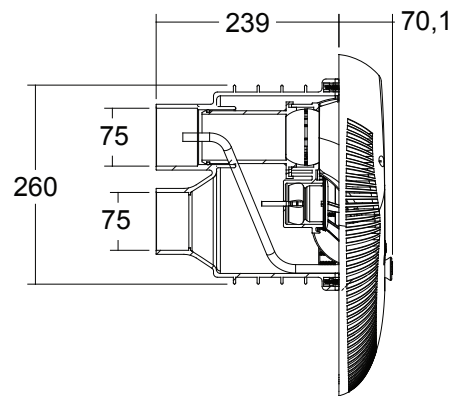

Technical Information

| Water Pump Selection | Qmax | | Hmax (m) | V/Hz | Power | |
|----------------------|-------------------|-------|----------|--------|--------|-------|
| | m ³ /h | l/min | | | KW | HP |
| With one AFS40 pump | 75 | 1300 | 13 | 380/50 | 3.00 | 4.0 |
| With one AFS55 pump | 90 | 1500 | 17.5 | 380/50 | 4.00 | 5.5 |
| With one SR30 pump | 28 | 480 | 20 | 220/50 | 2.18 | 3.0 |
| With two SR30 pump | 50 | 850 | 25 | 220/50 | 2x2.18 | 2x3.0 |

Adjustable Nozzle

Under Water On/Off Switch

RGB Color Water Light

LED White Water Light

Durable ABS Structure

**Counter Current Jet System Installation
(with 1 pump setting)**

**Counter Current Jet System Installation
(with 2 pumps setting)**