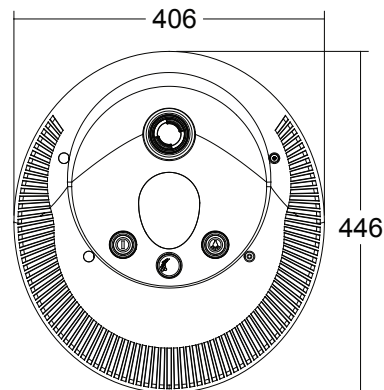

Technical Information

| Water Pump Selection | Qmax | | Hmax (m) | V/Hz | Power | |
|----------------------|-------------------|-------|----------|--------|--------|-------|
| | m ³ /h | l/min | | | KW | HP |
| With one AFS40 pump | 75 | 1300 | 13 | 380/50 | 3.00 | 4.0 |
| With one AFS55 pump | 90 | 1500 | 17.5 | 380/50 | 4.00 | 5.5 |
| With one SR30 pump | 28 | 480 | 20 | 220/50 | 2.18 | 3.0 |
| With two SR30 pump | 50 | 850 | 25 | 220/50 | 2x2.18 | 2x3.0 |

Adjustable Nozzle

Under Water On/Off Switch

RGB Color Water Light

LED White Water Light

Durable ABS Structure

**Counter Current Jet System Installation
(with 1 pump setting)**

**Counter Current Jet System Installation
(with 2 pumps setting)**