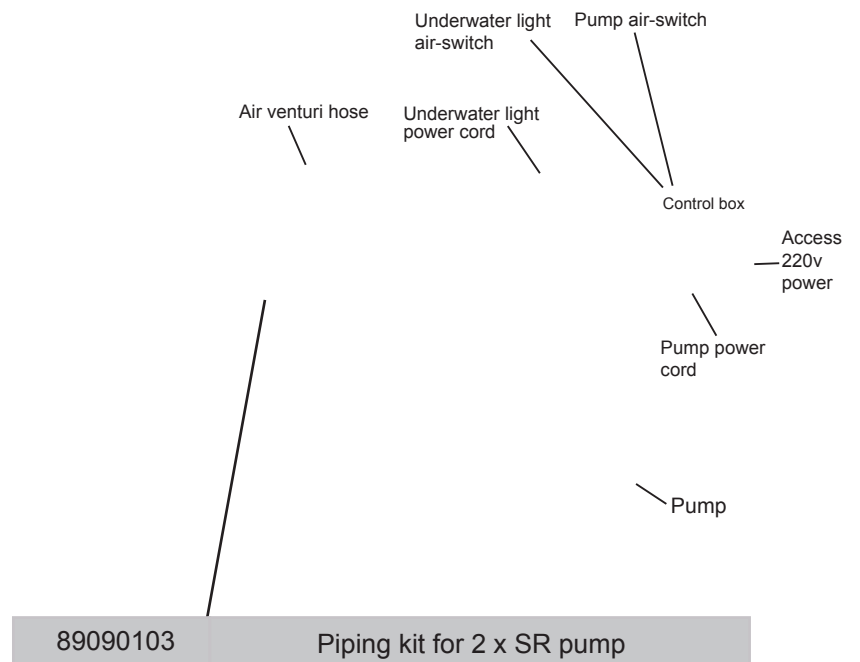

Technical Information

| Water Pump Selection | Qmax | | Hmax (m) | V/Hz | Power | |
|----------------------|-------------------|-------|----------|--------|--------|-------|
| | m ³ /h | l/min | | | KW | HP |
| With one AFS40 pump | 75 | 1300 | 13 | 380/50 | 3.00 | 4.0 |
| With one AFS55 pump | 90 | 1500 | 17.5 | 380/50 | 4.00 | 5.5 |
| With one SR30 pump | 28 | 480 | 20 | 220/50 | 2.18 | 3.0 |
| With two SR30 pump | 50 | 850 | 25 | 220/50 | 2x2.18 | 2x3.0 |

Adjustable Nozzle

Under Water On/Off Switch

RGB Color Water Light

LED White Water Light

Durable ABS Structure

**Counter Current Jet System Installation
(with 1 pump setting)**

**Counter Current Jet System Installation
(with 2 pumps setting)**

**Various Accessories For
Emaux Counter Current Jet (with 2 pumps setting)**

**Counter Current Jet
Control Box (220V/380V)**

**AFS Series Spa
Pump**

SR Series Pump

| | |
|---------------------|---------------------|
| Working Temperature | -20~+40° c |
| Input | AC220V |
| | AC380V |
| Output(Light) | AC 12V, 1W |
| Output(Pump) | AC 220V/50Hz, 4.4kW |
| | AC 380V/50Hz, 4kW |